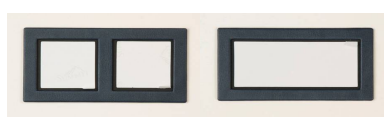

*Page consists of 2 prints.

**Price consists of plain cover and deluxe presentation box.

Standard Cover Options

Colors Available:

Black, Tan, Dark Brown, White, Navy, Green Apple and Red
Covers also available in Genuine Black Leather

*Spine pieces also include Light Blue and Pink

Spine:

Available Stitched or Non-stitched

Examples:

Dark Brown Front with Dark Brown Non-stitched Spine

Dark Brown Front with Tan Stitched Spine

Additional Cover Options

Window Covers:

Square

Vertical Strip

Horiz. Strip

Full Image

Window Covers are an additional \$10

Window Frames: Available in same colors as spine pieces

Single

Double

Short Rect.

Triple

Long Rect.

Price	Single	Double	Short Rect.	Triple	Long Rect.
	\$4.75	\$4.95	\$4.95	\$5.50	\$5.50

Window Frame placed on top of plain cover

Window Frame placed in opening on window cover